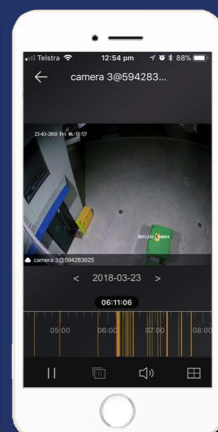

PositivePulse ELECTRIX

SMART SYSTEMS

HIKVISION

Stand Alone
Security and Access Control

Base Package:
4 Network Cameras
1 NVR

The IP camers and Network recording device in this package work to record movement around you home. The package can be expanded to the layout and size of your property and security needs.

Access:

The Hik-Connect app allows you to log in and view live streams of any of your cameras remotely and locally. The playback feature also allows you to view all available recordings for any camera stream, remotely or locally. These recordings are also able to be downloaded. Access is available through a web interface also.

Alerts:

Set up Notifications on your phone to alert you to motion detected by your CCTV

*Dependent on upload speeds of 4MB of higher

Base Package:
1 Camera Station + Card Reader
1 Master Monitor Station
1 Extension Monitor Station

The Hikvision intercom is an IP based system that allows the user to see and speak to visitors at their gate or door from internal monitoring stations or remotely with the Hik-Connect App.

Keyless Entry:

Users can unlock the door through the monitor stations, using swipe card or keyfobs or through the Hik-Connect app on their phone.
*Keypads and card readers available

Remote Access:

The Hik-Connect app not only provides unlock capabilities, it also sends the user to receive alerts when their intercom is rung, allowing them to answer, see and talk to the person.

P R D O X
SECURITY SYSTEMS

Security System

Base Package:

- 1 Alarm Panel
- 1 Keypad
- 5 Detectors
- Garage Door remote and Control
- 3 year remote access subscription

PARADOX