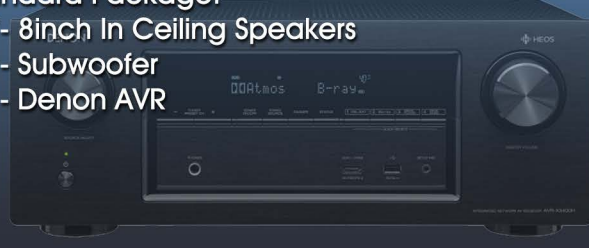

*Can also be installed as a standalone alarm and security system
*For Keypad/Swipe Card Access - an additional module can be installed

PositivePulse

ELECTRIX

SMART SYSTEMS

HEOS[®]

by DENON

SONOS

Theatre and Audio Packages

SONOS

Room Zones Music

Standard Package:
2- 7inch In Ceiling Speakers
1- AMP

SONOS

Theatre Lite

Standard Package:
1- Sound BAR
2- 7inch In Ceiling Speakers
1- AMP
*Optional Wireless SUB

Theatre 5.1 Surround Sound

Standard Package:
5- 8inch In Ceiling Speakers
1- Subwoofer
1- Denon AVR

Theatre 7.1 Surround Sound

Standard Package:
7- 8inch In Ceiling Speakers
1- Subwoofer
1- Denon AVR

HEOS/Sono: Zone/Room controlled Speakers
An expandable system with excellent sound quality,
Multi-Zone enabled and app controlled