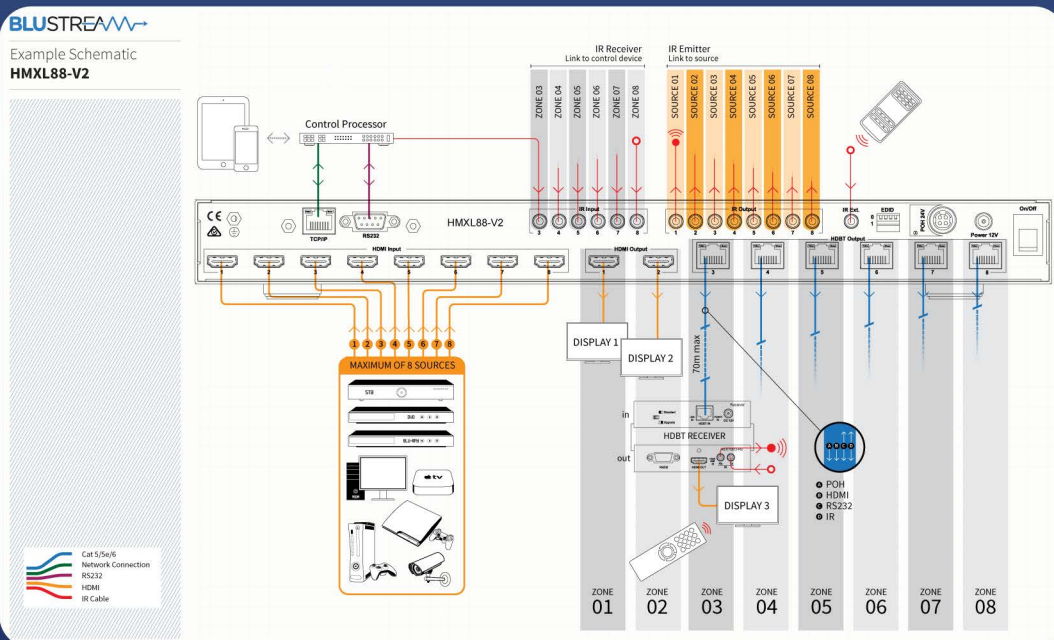

Multicast System

BLUSTREAM

MULTICAST

Package determined based on project scope

The multicast system provides the ability to distribute 4K media sources (Apple TV, Bluray, Foxtel etc) to connect TVs through a dedicated media network, seperated from the users Home Data network.

Multicast UHD from Blustream delivers virtually latency free distribution of HDMI video over a 1GB Network switch. Using lossless compression technology. The beauty of Multicast is its flexibility and ease of installation.

The Multicast System also has easy integration with third party control systems, such as ELAN