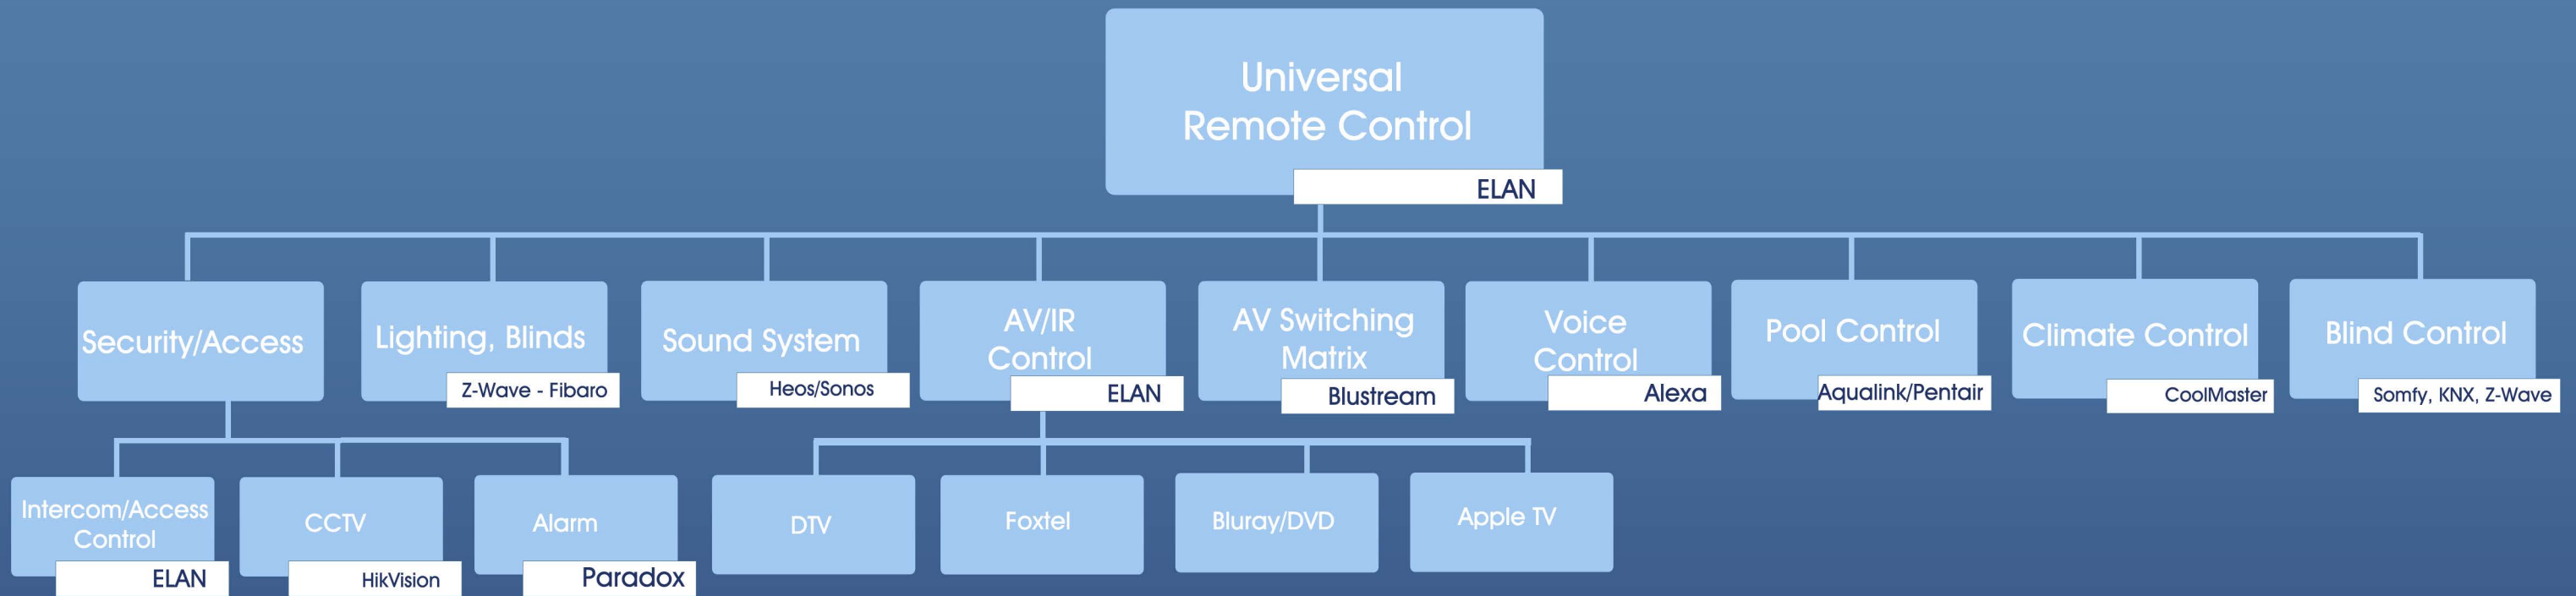

Automation Hierachy