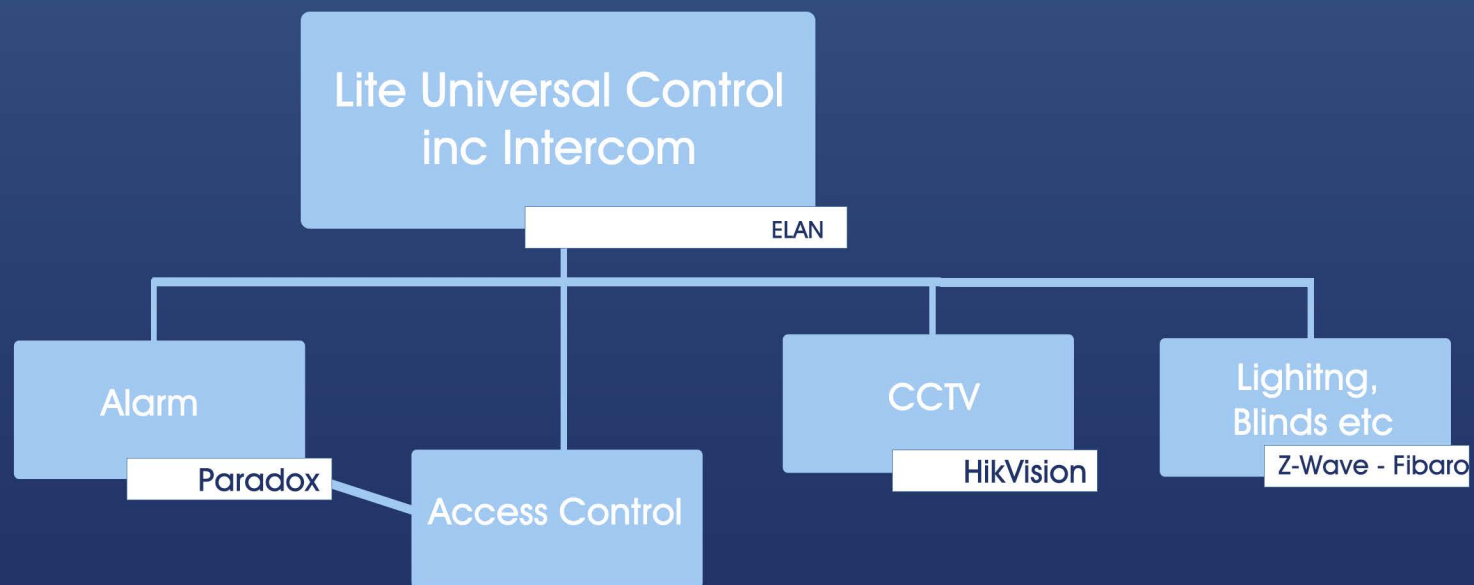

Want to call the kids for dinner?
Using calling groups, ELAN allows you to call between
touch screens or smart devices using the ELAN app

Media and AV Control

Single Action Control

Never know which remote is for the TV, Surround Sound, Foxtel and apple
tv?

With all your devices connected to ELAN, you can simply use your tablet,
phone or ELAN's Hand Held Remote to control any of your media devic-

Not sure which channel your Apple TV and Foxtel are on?

All you have to do is select what TV you are using, the viewing activity you want
and push will turn the TV on to the right source channel and give you the right remote

Automation Hierachy

Automation Lite Integrated Intercom

Automation Lite

Start Small...

Fully Integrated

...Add more and grow

System Controller inc.
Integrated Intercom

Base Package:

- 1 ELAN SCT100 Controller
- 1 Intelligent Doorbell
- 8 Inch Touch Screen

2x Third Party Device Licences

Optional:

AV control over 1 TV Zone and Sources

Hikvision CCTV

Base Package:

- 4 Network Cameras
- 1 NVR