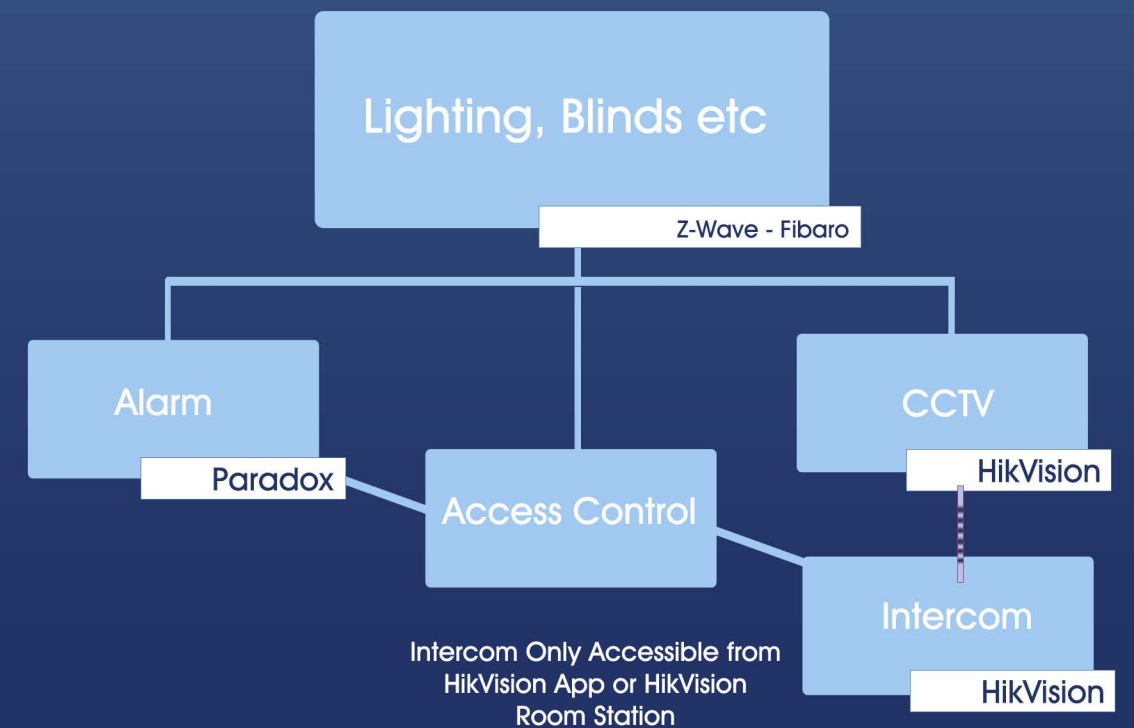

Want to call the kids for dinner?
Using calling groups, ELAN allows you to call between
touch screens or smart devices using the ELAN app

Media and AV Control

Single Action Control

Never know which remote is for the TV, Surround Sound, Foxtel and apple
tv?

With all your devices connected to ELAN, you can simply use your tablet,
phone or ELAN's Hand Held Remote to control any of your media devic-

Not sure which channel your Apple TV and Foxtel are on?

All you have to do is select what TV you are using, the viewing activity you want
and push will turn the TV on to the right source channel and give you the right remote

Automation Hierachy

Automation Lite Integrated Intercom

Automation Lite

Start Small...

Fully Integrated

...Add more and grow

System Controller inc.
Integrated Intercom

Base Package:

- 1 ELAN SCT100 Controller
- 1 Intelligent Doorbell
- 8 Inch Touch Screen

2x Third Party Device Licences

Optional:

AV control over 1 TV Zone and Sources

Hikvision CCTV

Base Package:

- 4 Network Cameras
- 1 NVR