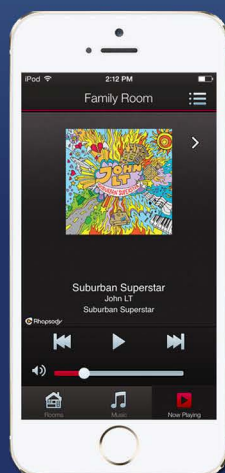

SONOS

Room Zones Music

Standard Package:
2- 7inch In Ceiling Speakers
1- AMP

SONOS

Theatre Lite

Standard Package:
1- Sound BAR
2- 7inch In Ceiling Speakers
1- AMP
*Optional Wireless SUB

Theatre 5.1 Surround Sound

Standard Package:
5- 8inch In Ceiling Speakers
1- Subwoofer
1- Denon AVR

Theatre 7.1 Surround Sound

Standard Package:
7- 8inch In Ceiling Speakers
1- Subwoofer
1- Denon AVR

HEOS/Sono: Zone/Room controlled Speakers
An expandable system with excellent sound quality,
Multi-Zone enabled and app controlled

Denon/HEOS: AVR
Heos integrated Theatre System

BLUSTREAM
MATRIX

HDMI Distribution

Base Package: 8 Sources + 6 Screens
 1 HMXL88 V2 Matrix
 6 Display Connections

The blustream HDbaseT matrix allows users to store all media sources (Apple TV, Foxtel, Bluray etc) out of the way but have access to each device on any TV connected to the matrix.