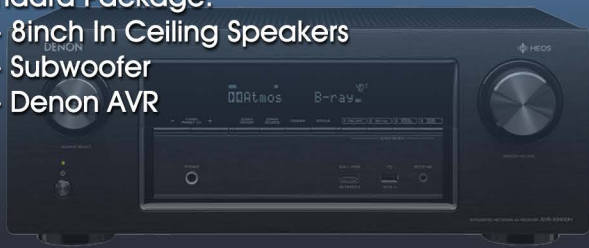

SONOS

Room Zones Music

Standard Package:
2- 7inch In Ceiling Speakers
1- AMP

SONOS

Theatre Lite

Standard Package:
1- Sound BAR
2- 7inch In Ceiling Speakers
1- AMP
*Optional Wireless SUB

Theatre 5.1 Surround Sound

Standard Package:
5- 8inch In Ceiling Speakers
1- Subwoofer
1- Denon AVR

Theatre 7.1 Surround Sound

Standard Package:
7- 8inch In Ceiling Speakers
1- Subwoofer
1- Denon AVR

HEOS/Sono: Zone/Room controlled Speakers
An expandable system with excellent sound quality,
Multi-Zone enabled and app controlled