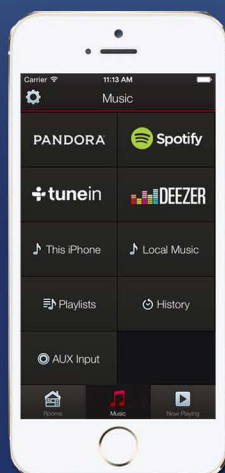

PositivePulse

ELECTRIX

SMART SYSTEMS

HEOS®

by DENON

SONOS

Theatre and Audio Packages

SONOS

Room Zones Music

Standard Package:
2- 7inch In Ceiling Speakers
1- AMP

SONOS

Theatre Lite

Standard Package:
1- Sound BAR
2- 7inch In Ceiling Speakers
1- AMP
*Optional Wireless SUB

Theatre 5.1 Surround Sound

Standard Package:
5- 8inch In Ceiling Speakers
1- Subwoofer
1- Denon AVR

Theatre 7.1 Surround Sound

Standard Package:
7- 8inch In Ceiling Speakers
1- Subwoofer
1- Denon AVR

HEOS/Sono: Zone/Room controlled Speakers
An expandable system with excellent sound quality,
Multi-Zone enabled and app controlled

Denon/HEOS: AVR
Heos integrated Theatre System