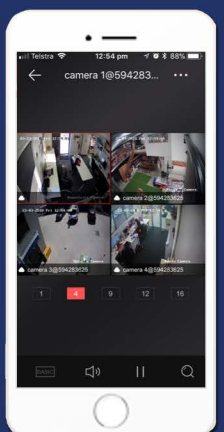

PositivePulse ELECTRIX

SMART SYSTEMS

HIKVISION

Stand Alone
Security and Access Control

Base Package:
4 Network Cameras
1 NVR

The IP camers and Network recording device in this package work to record movement around you home. The package can be expanded to the layout and size of your property and security needs.

Access:

The Hik-Connect app allows you to log in and view live streams of any of your cameras remotely and locally. The playback feature also allows you to view all available recordings for any camera stream, remotely or locally. These recordings are also able to be downloaded. Access is available through a web interface also.

Alerts:

Set up Notifications on your phone to alert you to motion detected by your CCTV

*Dependent on upload speeds of 4MB of higher

Base Package:
1 Camera Station + Card Reader
1 Master Monitor Station
1 Extension Monitor Station

The Hikvision intercom is an IP based system that allows the user to see and speak to visitors at their gate or door from internal monitoring stations or remotely with the Hik-Connect App.

Keyless Entry:

Users can unlock the door through the monitor stations, using swipe card or keyfobs or through the Hik-Connect app on their phone.
*Keypads and card readers available

Remote Access:

The Hik-Connect app not only provides unlock capabilities, it also sends the user to receive alerts when their intercom is rung, allowing them to answer, see and talk to the person.

P R D O X
SECURITY SYSTEMS

Security System

Base Package:

- 1 Alarm Panel
- 1 Keypad
- 5 Detectors
- Garage Door remote and Control
- 3 year remote access subscription

PARADOX