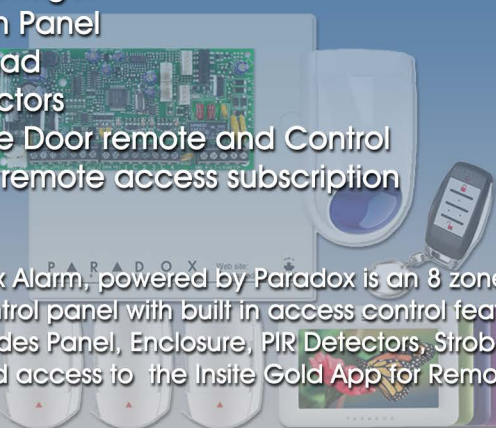

The Hikvision intercom is an IP based system that allows the user to see and speak to visitors at their gate or door from internal monitoring stations or remotely with the Hik-Connect App.

Keyless Entry:

Users can unlock the door through the monitor stations, using swipe card or keyfobs or through the Hik-Connect app on their phone.
*Keypads and card readers available

Remote Access:

The Hik-Connect app not only provides unlock capabilities, it also sends the user to receive alerts when their intercom is rung, allowing them to answer, see and talk to the person.

P R D O X
SECURITY SYSTEMS

Security System

Base Package:

- 1 Alarm Panel
- 1 Keypad
- 5 Detectors
- Garage Door remote and Control
- 3 year remote access subscription

PARADOX

The Paradox Alarm, powered by Paradox is an 8 zone security control panel with built in access control features. The kit includes Panel, Enclosure, PIR Detectors, Strobe/Siren, Keypad, and access to the Insite Gold App for Remote Access.

*Can also be installed as a standalone alarm and security system
*For Keypad/Swipe Card Access - an additional module can be installed

PositivePulse

ELECTRIX

SMART SYSTEMS

HEOS[®]

by DENON

SONOS

Theatre and Audio Packages