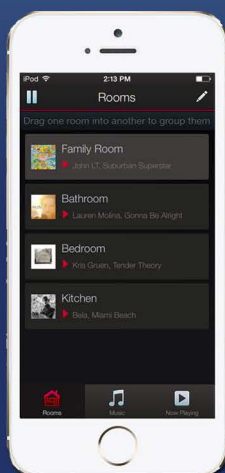

SONOS

Room Zones Music

Standard Package:
2- 7inch In Ceiling Speakers
1- AMP

SONOS

Theatre Lite

Standard Package:
1- Sound BAR
2- 7inch In Ceiling Speakers
1- AMP
*Optional Wireless SUB

Theatre 5.1 Surround Sound

Standard Package:
5- 8inch In Ceiling Speakers
1- Subwoofer
1- Denon AVR

Theatre 7.1 Surround Sound

Standard Package:
7- 8inch In Ceiling Speakers
1- Subwoofer
1- Denon AVR

HEOS/Sono: Zone/Room controlled Speakers
An expandable system with excellent sound quality,
Multi-Zone enabled and app controlled

Denon/HEOS: AVR
Heos integrated Theatre System

BLUSTREAM
MATRIX

HDMI Distribution

Base Package: 8 Sources + 6 Screens
 1 HMXL88 V2 Matrix
 6 Display Connections

The blustream HDbaseT matrix allows users to store all media sources (Apple TV, Foxtel, Bluray etc) out of the way but have access to each device on any TV connected to the matrix.