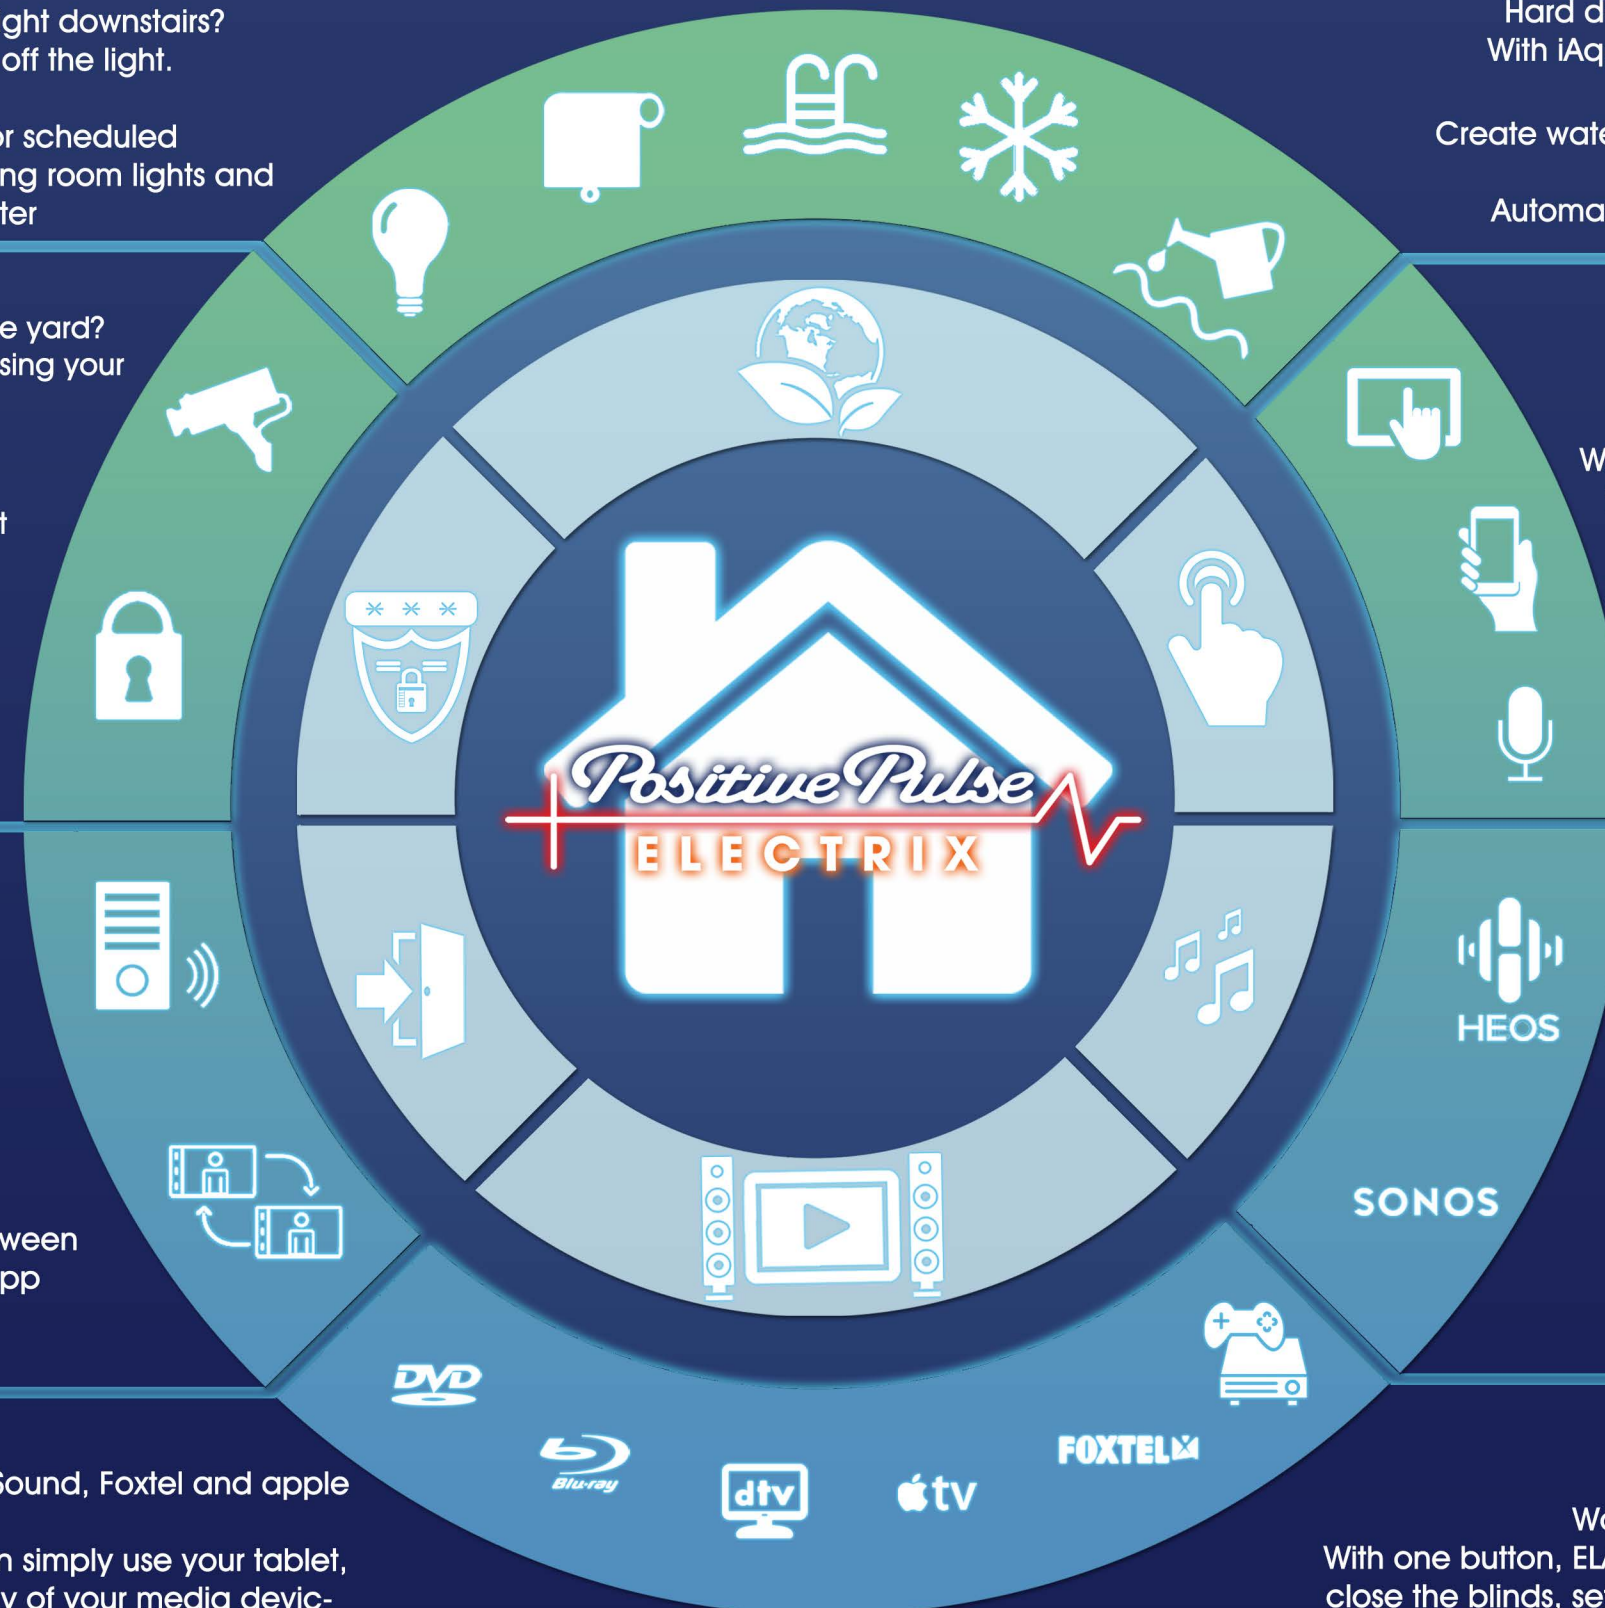

Interfaces

Away on holiday? Kids home alone? Workmen in the yard?
Check on your house from anywhere in the world using your
phone. View live feeds to put your mind at ease

Worried about guests not understanding how to use
your home automation?
Your House will still work as a normal house and with
Wall Mounted touch screens, Hand Held Remote controls
and ELAN's intuitive interface, even your Grand-
mother can use it.

Want to have music playing all over the house?
Heos provides the ability to zone separate areas of
your house to play different music or grouped to-
gether to play the same great song all over.

Want surround sound but not another app or
remote?
Heos has sound bar, sub and surround capabilities
but also utilises the Denon AVR range for a full the-
atre system that works with the heos app.

Want to call the kids for dinner?
Using calling groups, ELAN allows you to call between
touch screens or smart devices using the ELAN app

Media and AV Control

Single Action Control

Never know which remote is for the TV, Surround Sound, Foxtel and apple
tv?

With all your devices connected to ELAN, you can simply use your tablet,
phone or ELAN's Hand Held Remote to control any of your media devic-

Not sure which channel your Apple TV and Foxtel are on?

All you have to do is select what TV you are using, the viewing activity you want
and push will turn the TV on to the right source channel and give you the right remote